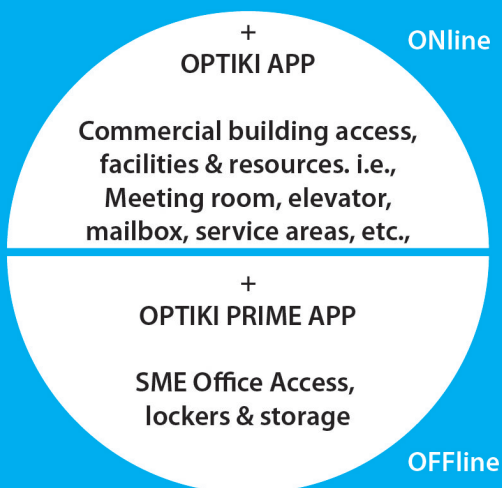

OPTIKI SOLUTIONS

Comprehensive enterprise resources

Simple & fast @ low Budget

www.kilaxworld.com

Overview

Share Free! Share Key!

Optiki ONE is ideal for applications where flexible access control and high security is essential. It is easy to maintain and a mobile access solution to free your mind.

Optiki Technology

A HONG KONG home growth technology, mobile access key is crafted into optical coding. Each Optiki code is uniquely encrypted from up to 281 trillion combinations. A superb security mobile access control.

Why OPTIKI?

No More Physical keys! Vast & expandable

- No matter simple or comprehensive security mobile access, Optiki is available in Online or Offline configuration for diverse applications

Convenience and cost savings

- Hearty built to suit new or existing access system upgrades
- Verification is just over a second makes it ideal for vast applications
- Save operation costs and eliminate admin staff face to face handling ID Card or Biometric Registration. Distancing does it better!
- Save key card and environmental friendly, no new and replenishment card
- No lost, stolen or unauthorized ID Card, Passcodes or 3D printed facial sculpture
- Low initial budget, compatible to most access control e-locks, no local data wiring and save engineering works

Avoid sensitive privacy data

- Use of mobile technology, no sensitive biometric data is necessary, and user would not leave any trace of fingerprints, face, palm, or hand geometry to any other party

Simple but Versatility

- Engineered virtually for every electric door. Industrial access control standard for both low- or high-level system integration
- Secure access control and registered user application facilities management and automatic mobile key distribution
- Expandable in passenger elevator, check-in counter, storage lockers, mailboxes and customize resource sharing solutions. One APP for all!
- Multiple location access and control. Unlimited number of access points and visitors