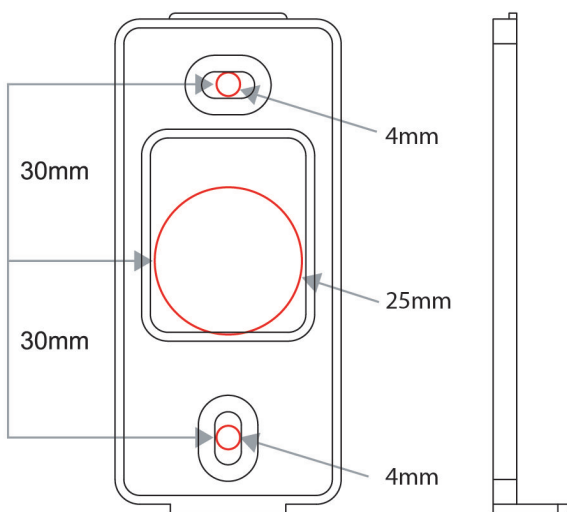

Mounting holes dimensions

Overview

Features and benefits

- Health and Safety, no radio frequency (RF) transmission ensure clean emission environment
- Hacking Protected, off-data-line hardware and no Bluetooth or RFID eliminate online or anonymous MIB hacking.
- Multiple choices of mobile applications or customised SDK

Optiki Prime APP

One simple and high efficient tool for Optiki system set up, Master and Guest access right control all at a fingertip.

- Key distributed by QR code for easy APP installation
- Guest key with validity time control and restricted for sharing
- Lightning fast APP activation for mobile access

Optiki APP

Alternative APP with a web-based admin portal on Cloud. Effective access control for registered user and premises service.

- Backend portal suitable for high floating user number
- Facilities booking, user chat, token transactions, coupon/events, promotion banner, admin notifications, in-APP payment etc.
- Offsite monitor multiple premises occupancy
- Resources sharing platform for private and business applications

Optiki SDK

Ready for native APP development, customize your facilities applications. BYO APP!

Optiki web browser key for ultra-fast visitor pass, a brand new high secure but convenient mobile access without loading an App. It will be available early 2021* in Optiki App or for SDK development.

Standalone or Fully integrated

New to Mobile Access – Standalone system

Optiki ONE is a perfect entry level product for one new to mobile access. It is crafted for standalone use suit most SME; easy access control in private office, co-workspace or a landlord to have multiple location access management.

Conversion from existing keypad or ID Card system is easy and superfast. Smarter in 15 minutes!

For full integration with an already owned access control system is readily available. Please contact us for more.