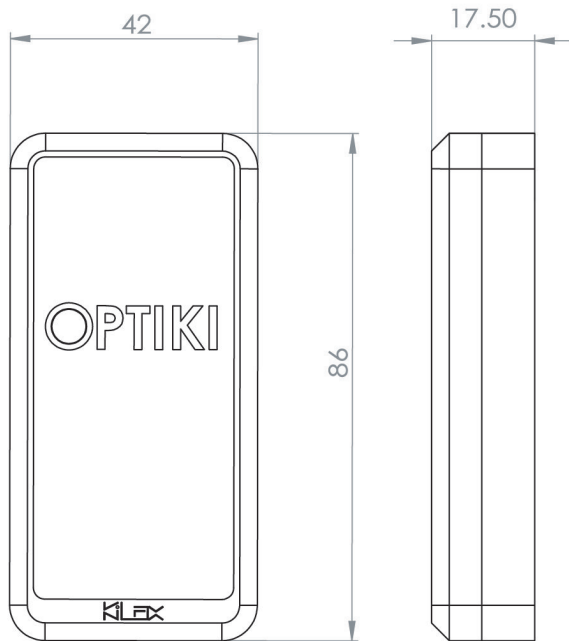

MOBILE ACCESS

ONE

Reader Size